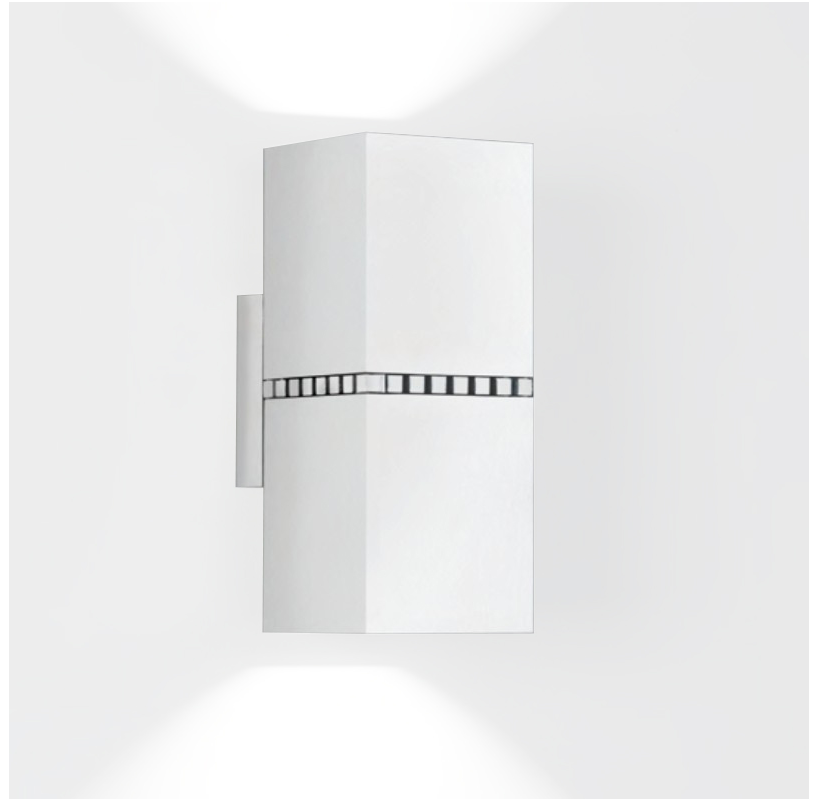

PROJECT _____
TYPE _____
SPECIFIER _____
QUANTITY _____
DATE _____

DAU DOUBLE SURFACE

D93195R9-

base number _____
Finish Options _____

1. To build a product code in our configurator select the specify button on the base model # product page
2. To build a manual product code on this datasheet choose from the options listed below in blue font and add the suffix to the base model #

GENERAL

Series: Dau _____
Subseries: Dau Double _____
Brand: Milan _____
Division: Design _____
Mounting Type: Surface _____
Mounting Location: Wall _____
Subcategory: Up/Down Light _____

PHYSICAL

Shape: Rectangle _____
Length (mm): 80 _____
Length (in): 3 1/8 _____
Height (mm): 200 _____
Depth (mm): 101 _____
Height (in): 7 7/8 _____
Depth (in): 4 _____
Extension (mm): 101 _____
Extension (in): 4 _____
Light Distribution: Direct / Indirect _____
Fixture Finish: BAL / MWL / BSL _____
Fixture Material: Extruded Aluminum _____

ELECTRICAL

Lamp Type: LED _____
Total Output Wattage (W): 18.6 _____
Dimming: Electronic Low Voltage Dimming _____
Input Voltage (V): 120 _____

LED

Number of LEDs: 2 _____
Color Temperature (°K): 3000 _____
Nominal Lumen (lm): 1912 _____
CRI: >90 CRI _____
Lamp Life (hrs): 50000 _____

OPTICAL

RATINGS AND CERTIFICATIONS

Certified By: Certified for North American Standards _____
IP rating: IP20 _____

80mm (3 1/8")

101mm (4")

200mm (7 7/8")

108mm (4 1/4")

J-Box cover plate Included