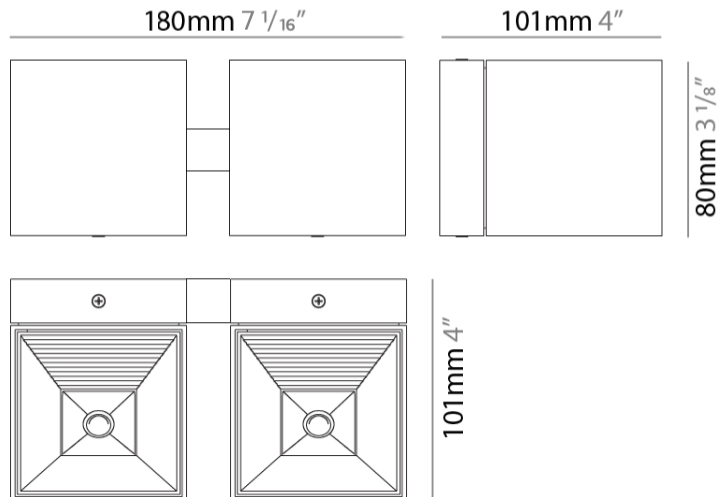

PROJECT	_____
TYPE	_____
SPECIFIER	_____
QUANTITY	_____
DATE	_____

DAU 2 LIGHT LINEAR SURFACE

D93241-

base number   Finish
Options

1. To build a product code in our configurator select the specify button on the base model # product page
2. To build a manual product code on this datasheet choose from the options listed below in blue font and add the suffix to the base model #

GENERAL

Series: Dau _____
Subseries: Dau 2 light Linear _____
Brand: Milan _____
Division: Design _____
Mounting Type: Surface _____
Mounting Location: Wall _____
Subcategory: Up/Down Light _____

PHYSICAL

Shape: Rectangle _____
Length (mm): 80 _____
Length (in): 3 1/8 _____
Height (mm): 80 _____
Depth (mm): 101 _____
Height (in): 3 1/8 _____
Depth (in): 4 _____
Light Distribution: Direct / Indirect _____
Fixture Finish: [BAL](#) / [MWL](#) / [BSL](#) _____
Fixture Material: Extruded Aluminum _____

ELECTRICAL

Lamp Type: LED _____
Input Wattage (W): 28 _____
Dimming: Electronic Low Voltage Dimming _____
Input Voltage (V): 120Vac Direct Line _____

LED

Number of LEDs: 4 _____
Color Temperature (°K): 3000 _____
Max. Delivered Lumen (lm): 1330 _____
CRI: >90 CRI _____
Lamp Life (hrs): 50000 _____

OPTICAL

RATINGS AND CERTIFICATIONS

Certified By: Certified for North American Standards _____
IP rating: IP20 _____