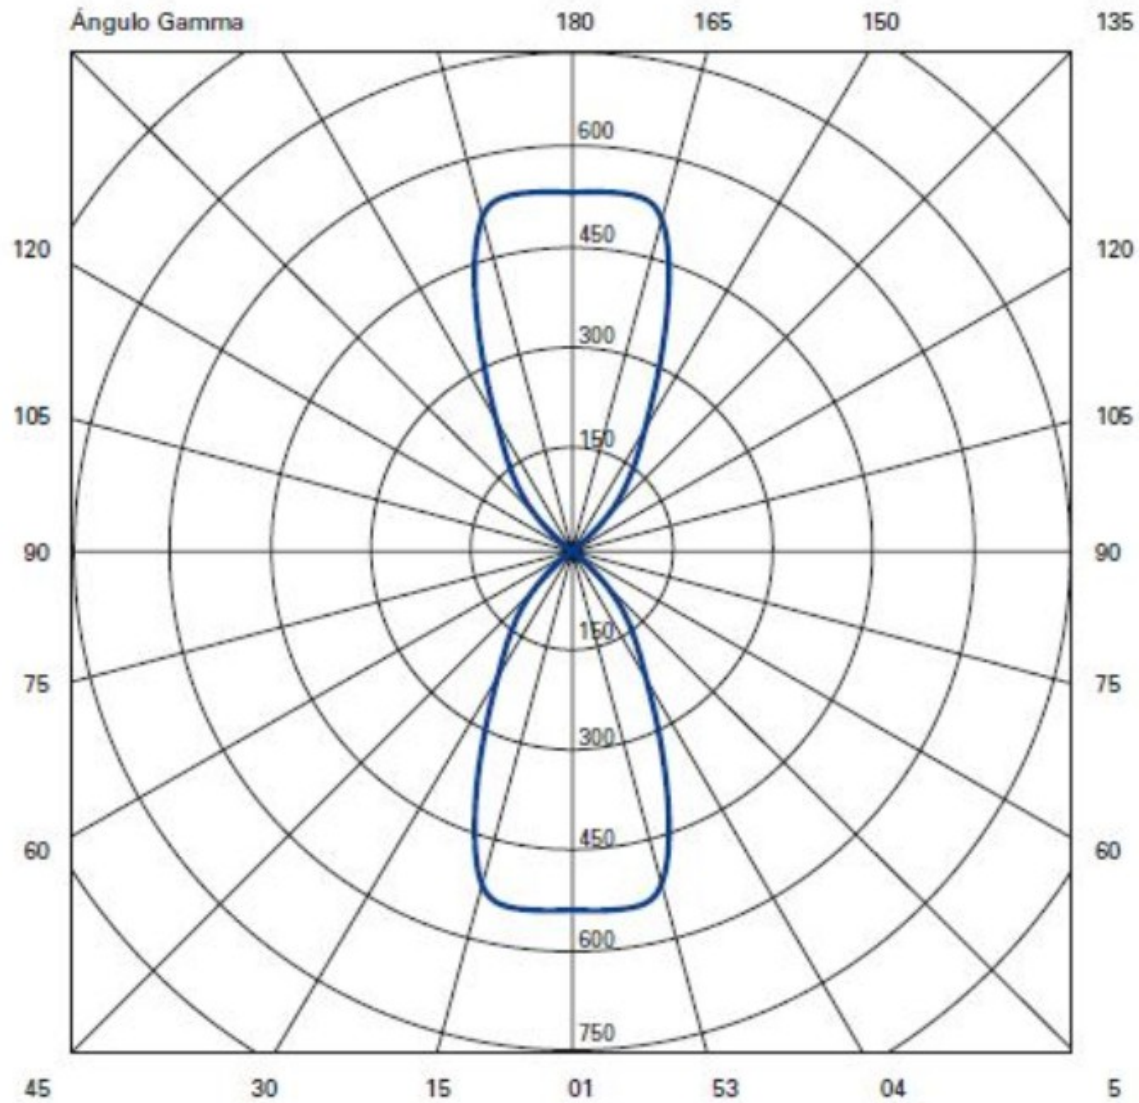

DAU DOUBLE SURFACE

D93195R9-

PROJECT	_____
TYPE	_____
SPECIFIER	_____
QUANTITY	_____
DATE	_____

D