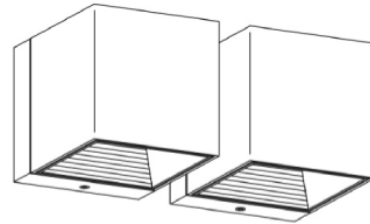

PROJECT	_____
TYPE	_____
SPECIFIER	_____
QUANTITY	_____
DATE	_____

DAU 2 LIGHT LINEAR SURFACE

D93241-

base number   Finish
Options

1. To build a product code in our configurator select the specify button on the base model # product page
2. To build a manual product code on this datasheet choose from the options listed below in blue font and add the suffix to the base model #

GENERAL

Series: Dau _____
Subseries: Dau 2 light Linear _____
Brand: Milan _____
Division: Design _____
Mounting Type: Surface _____
Mounting Location: Wall _____
Subcategory: Up/Down Light _____

PHYSICAL

Shape: Rectangle _____
Length (mm): 80 _____
Length (in): 3 1/8 _____
Height (mm): 80 _____
Depth (mm): 101 _____
Height (in): 3 1/8 _____
Depth (in): 4 _____
Light Distribution: Direct / Indirect _____
Fixture Finish: [BAL](#) / [MWL](#) / [BSL](#) _____
Fixture Material: Extruded Aluminum _____

ELECTRICAL

Lamp Type: LED _____
Input Wattage (W): 28 _____
Dimming: Electronic Low Voltage Dimming _____
Input Voltage (V): 120Vac Direct Line _____

LED

Number of LEDs: 4 _____
Color Temperature (°K): 3000 _____
Max. Delivered Lumen (lm): 1330 _____
CRI: >90 CRI _____
Lamp Life (hrs): 50000 _____

OPTICAL

RATINGS AND CERTIFICATIONS

Certified By: Certified for North American Standards _____
IP rating: IP20 _____