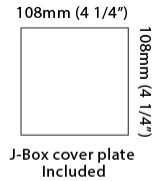

PROJECT	_____
TYPE	_____
SPECIFIER	_____
QUANTITY	_____
DATE	_____

DAU 2 LIGHT LINEAR SURFACE

D93241-

base number   Finish
Options

1. To build a product code in our configurator select the specify button on the base model # product page
2. To build a manual product code on this datasheet choose from the options listed below in blue font and add the suffix to the base model #

GENERAL

Series: Dau _____
Subseries: Dau 2 light Linear _____
Brand: Milan _____
Division: Design _____
Mounting Type: Surface _____
Mounting Location: Wall _____
Subcategory: Up/Down Light _____

PHYSICAL

Shape: Rectangle _____
Length (mm): 80 _____
Length (in): 3 1/8 _____
Height (mm): 80 _____
Depth (mm): 101 _____
Height (in): 3 1/8 _____
Depth (in): 4 _____
Light Distribution: Direct / Indirect _____
Fixture Finish: [BAL](#) / [MWL](#) / [BSL](#) _____
Fixture Material: Extruded Aluminum _____

ELECTRICAL

Lamp Type: LED _____
Input Wattage (W): 28 _____
Dimming: Electronic Low Voltage Dimming _____
Input Voltage (V): 120Vac Direct Line _____

LED

Number of LEDs: 4 _____
Color Temperature (°K): 3000 _____
Max. Delivered Lumen (lm): 1330 _____
CRI: >90 CRI _____
Lamp Life (hrs): 50000 _____

OPTICAL

RATINGS AND CERTIFICATIONS

Certified By: Certified for North American Standards _____
IP rating: IP20 _____